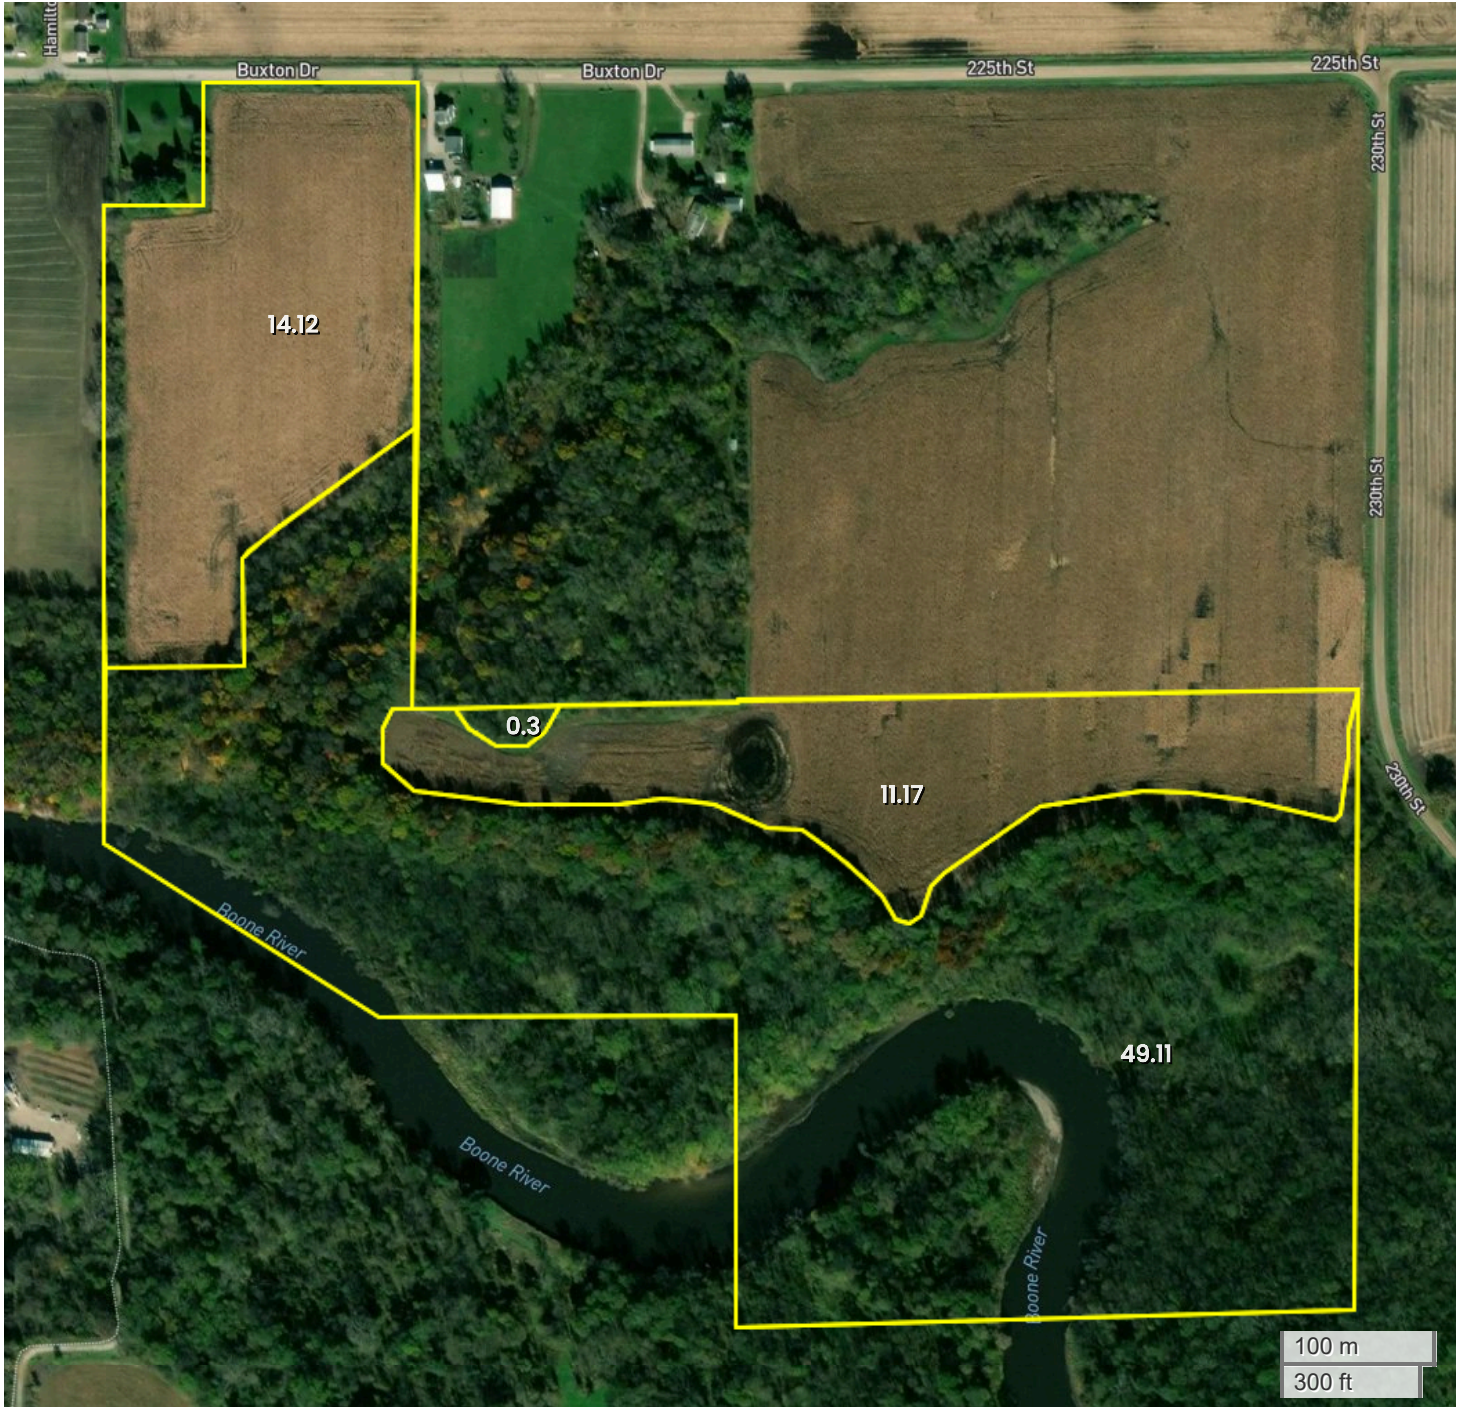

REVEIZ FARM - 75.68 ACRES

# AERIAL MAP

Center: 42.459677, -93.796412

06-88N-25W

Webster City city Township

Hamilton County, IA

FarmWorth, LLC makes no representations or warranties, express or implied, as to the accuracy of any information, data, numerical values, boundaries, or any other information generated through the use of FarmWorth.com. User is solely responsible for independently investigating and determining all information provided through FarmWorth.com prior to use and waives any and all claims against FarmWorth, LLC for any inaccuracies or inconsistencies in the information and/or data.